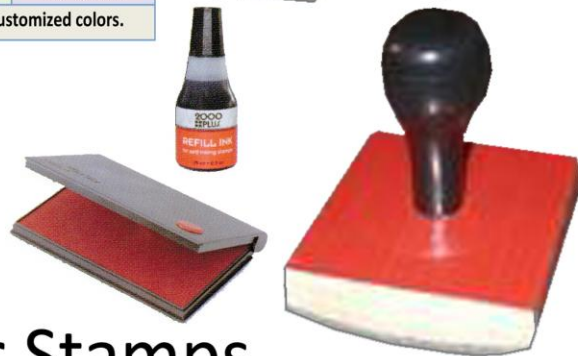

Wood Mounted Rubber Stamps Made of Photopolymer Resin for superior ink transfer.

Signatures & Artwork Supplied (Black & White) 300+ dpi							
Square not Exceeding	1"	2"	3"	4"	5"	6"	Each Extra 1"
	10.00	12.00	14.00	16.00	18.00	20.00	2.00

COLOP STAMP INK PAD & DRY INDUSTRIAL STAMP INK PAD			
Stamp Pad # 0	(57 x 89mm)	(2 1/4" x 3 1/2")	6.00 Colop Brand
Stamp Pad # 1	(70 x 108mm)	(2 3/4" x 4 1/4")	7.00 Colop Brand
Stamp Pad # 2	(82 x 158mm)	(3 1/4" x 6 1/4")	10.00 Colop Brand
Dry Heavy Duty Ink Pad	(63.5 x 95mm)	(2 1/2" x 3 3/4")	29.50 Un-Inked
Dry Heavy Duty Ink Pad	(79 x 127mm)	(3 1/8" x 5")	30.50 Un-Inked
Dry Heavy Duty Ink Pad	(95 x 152mm)	(3 3/4" x 6")	31.50 Un-Inked
Dry Heavy Duty Ink Pad	(120 x 222mm)	(4 3/4" x 8 3/4")	53.50 Un-Inked
Dry Heavy Duty Ink Pad	(171 x 266.5mm)	(6 3/4" x 10 1/2")	69.50 Un-Inked

INK PADS available in: Black -- Blue -- Red -- Green -- Violet -- or DRY for customized colors.

Rocker Stamps
Ideal for oversized stamps.
for a better imprint than normal
Wooden Mount Stamps.

Rocker Wooden Mount Rubber Stamps
Made of Photopolymer Resin.
For a superior Ink Transfer.